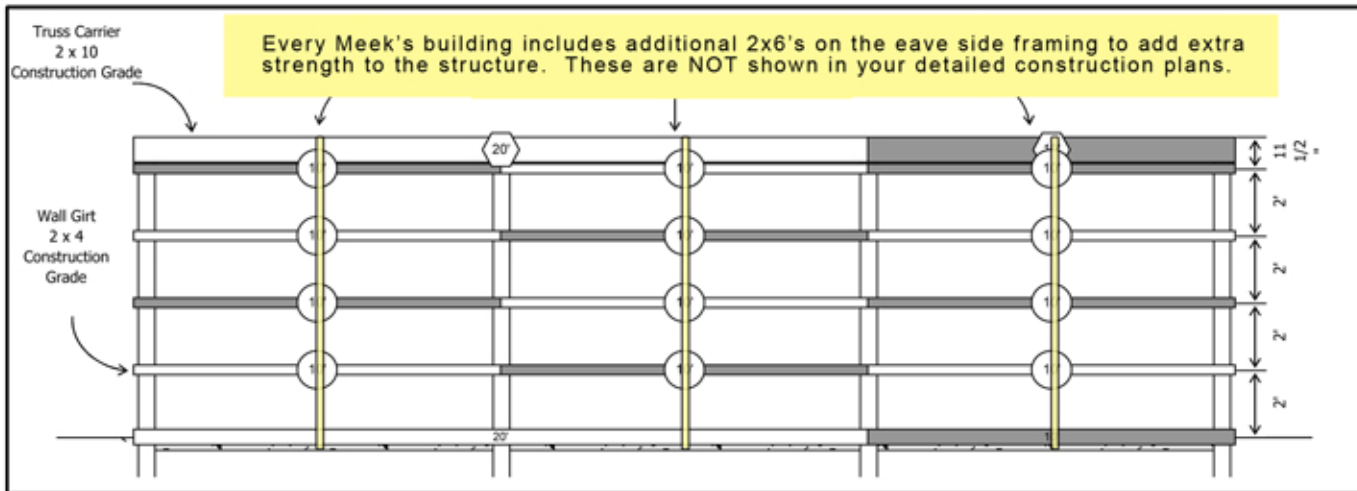

STANDARD VALUE ADDED FRAMING FEATURES OF EVERY MEEK'S POLE BARN

5' O.C. Truss Spacing