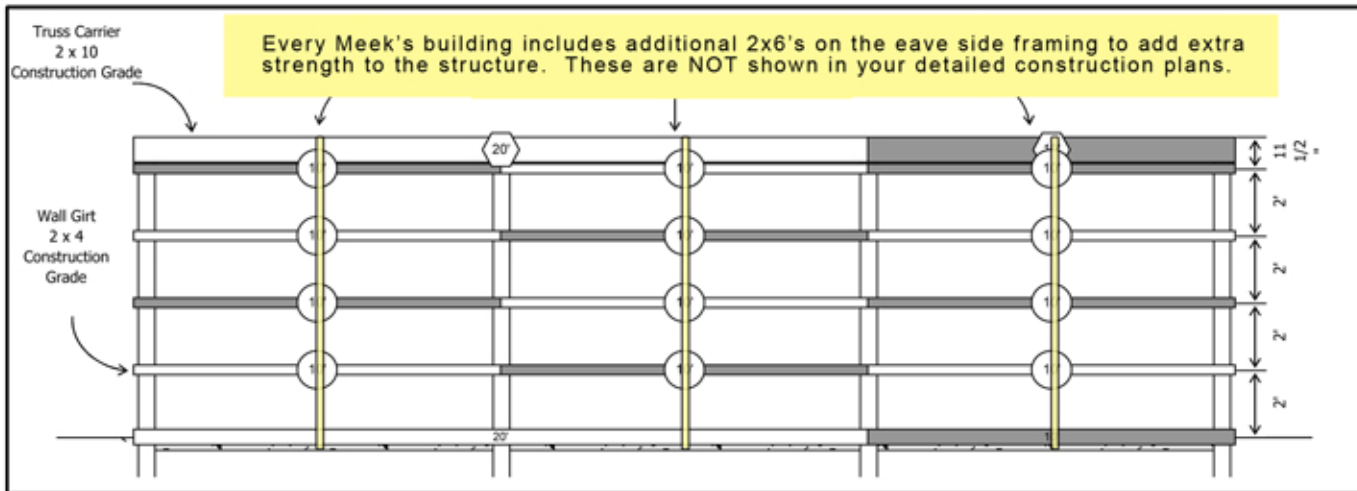

# STANDARD VALUE ADDED FRAMING FEATURES OF EVERY MEEK'S POLE BARN

5' O.C. Truss Spacing